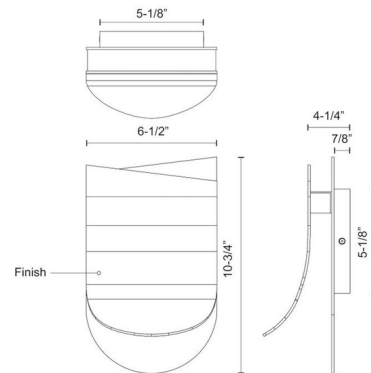

By Kuzco Lighting

Description

The Sonder Wall Sconce adds a simple juxtapose of shapes and colors to your interior space. This dual tone piece casts warm light to your room.

Specifications

COLOR	White
BODY FINISH	Black
WATTAGE	8W
DIMMER	Low Voltage Electronic
DIMENSIONS	6.5"W x 10.75"H x 4.25"D
INTEGRATED LED MODULE	1 x LED/8W/120V LED
COUNTRY OF ORIGIN	China

Technical Information

COLOR RENDERING	90 CRI
LAMP COLOR	3000K
LUMENS/WATT	52.50
LUMINOUS FLUX	420 lumens

Shown in black / white

CLICK TO VIEW PRODUCT

Notes: