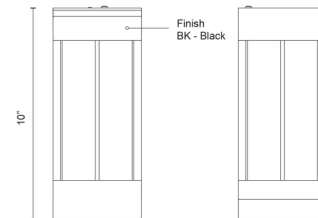

Specifications

COLOR	N/A
BODY FINISH	Black
WATTAGE	3W
DIMMER	N/A
DIMENSIONS	4.75"W x 10"H
INTEGRATED LED MODULE	1 x LED/3W/120V LED
COUNTRY OF ORIGIN	China

Technical Information

COLOR RENDERING	90 CRI
LAMP COLOR	3000K
LUMENS/WATT	50.00
LUMINOUS FLUX	150 lumens

Shown in black

CLICK TO VIEW PRODUCT

Notes: