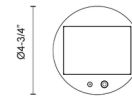

CLICK TO VIEW PRODUCT

Notes: