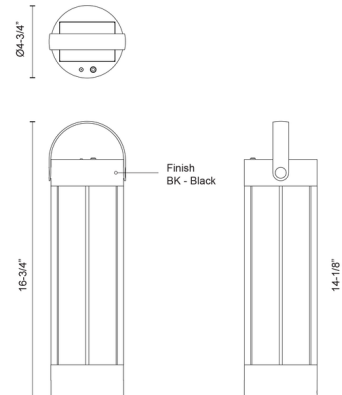

Specifications

COLOR	N/A
BODY FINISH	Black
WATTAGE	3W
DIMMER	N/A
DIMENSIONS	4.75"W x 16.75"H
INTEGRATED LED MODULE	1 x LED/3W/120V LED
COUNTRY OF ORIGIN	China

Technical Information

COLOR RENDERING	90 CRI
LAMP COLOR	3000K
LUMENS/WATT	50.00
LUMINOUS FLUX	150 lumens

Shown in black

CLICK TO VIEW PRODUCT

Notes: