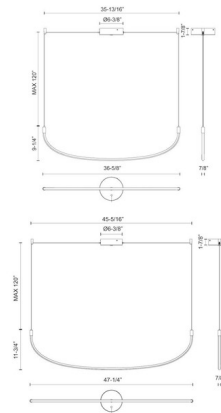

Description

The Talis Pendant brings a simple, yet organic look to your interior space. The U shaped bar of illumination creates a warm melody of light across your room. Use the canopy in the center of the fixture or offset at one end. Includes hooks for hanging the extra cable.

Specifications

COLOR White
 BODY FINISH Black
 WATTAGE 22W
 DIMMER Low Voltage Electronic
 DIMENSIONS 36.625"W x 9.25"H x 0.875"D
 INTEGRATED LED MODULE 1 x LED/22W/120V LED
 COUNTRY OF ORIGIN China

Technical Information

PRODUCT DIMENSIONS Adjustable Cable Length: 120"
 COLOR RENDERING 90 CRI
 LAMP COLOR 3000K
 LUMENS/WATT 55.95
 LUMINOUS FLUX 1231 lumens

Shown in black / white

CLICK TO VIEW PRODUCT

Notes: