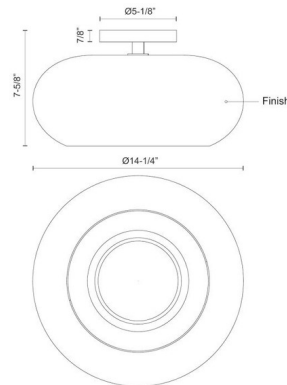

Shown in black / smoked