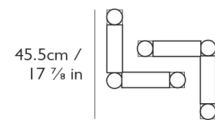

Shown in brushed gold / opal

45.5cm / 17 7/8 in
9 kg / 19.8 lb

Specifications

COLOR Opal
BODY FINISH Brushed Gold
WATTAGE 9.6W
DIMMER Standard 120V
DIMENSIONS 17.88"W x 22"H
BULB INCLUDED 6 x JC/G4 (bipin)/1.6W/12V LED