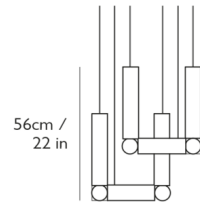

Description

The silhouette of the Vesper Pendant is inspired by the simple, geometric lines of Brutalist sculpture. Rectangular aluminum forms are joined by illuminated opal glass globes to create an intriguing shape that explores the delicate balance of shapes. Dimmable with TRIAC/leading edge/trailing edge dimmers. Driver located in canopy.

Shown in brushed gold / opal

45.5cm / 17 7/8 in
9 kg / 19.8 lb

Specifications

COLOR Opal
BODY FINISH Brushed Gold
WATTAGE 9.6W
DIMMER Standard 120V
DIMENSIONS 17.88"W x 22"H
BULB INCLUDED 6 x JC/G4 (bipin)/1.6W/12V LED