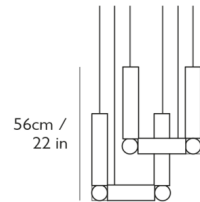

By Lee Broom

Description

The silhouette of the Vesper Pendant is inspired by the simple, geometric lines of Brutalist sculpture. Rectangular aluminum forms are joined by illuminated opal glass globes to create an intriguing shape that explores the delicate balance of shapes. Dimmable with TRIAC/leading edge/trailing edge dimmers. Driver located in canopy.

Shown in brushed gold / opal

45.5cm / 17 7/8 in
9 kg / 19.8 lb

Specifications

COLOR Opal
BODY FINISH Brushed Gold
WATTAGE 9.6W
DIMMER Standard 120V
DIMENSIONS 17.88"W x 22"H
BULB INCLUDED 6 x JC/G4 (bipin)/1.6W/12V LED