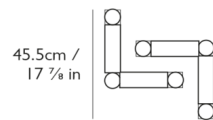

Shown in brushed gold / opal

45.5cm / 17 7/8 in
9 kg / 19.8 lb

Specifications

COLOR Opal
BODY FINISH Brushed Gold
WATTAGE 9.6W
DIMMER Standard 120V
DIMENSIONS 17.88"W x 22"H
BULB INCLUDED 6 x JC/G4 (bipin)/1.6W/12V LED