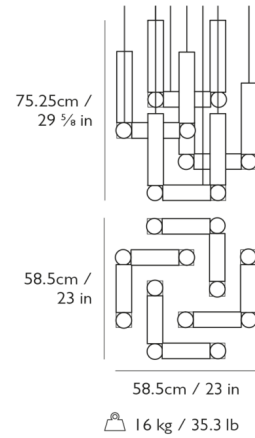

By Lee Broom

Description

The silhouette of the Vesper Pendant is inspired by the simple, geometric lines of Brutalist sculpture. Rectangular aluminum forms are joined by illuminated opal glass globes to create an intriguing shape that explores the delicate balance of shapes. Dimmable with TRIAC/leading edge/trailing edge dimmers. Driver located in canopy.

Shown in brushed silver / opal

Specifications

COLOR Opal
BODY FINISH Brushed Silver
WATTAGE 19.2W
DIMMER Standard 120V
DIMENSIONS 23"W x 29.63"H
BULB INCLUDED 12 x JC/G4 (bipin)/1.6W/12V LED

Technical Information