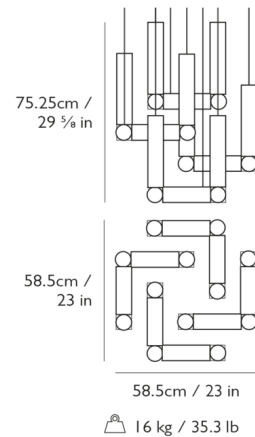

By Lee Broom

Description

The silhouette of the Vesper Pendant is inspired by the simple, geometric lines of Brutalist sculpture. Rectangular aluminum forms are joined by illuminated opal glass globes to create an intriguing shape that explores the delicate balance of shapes. Dimmable with TRIAC/leading edge/trailing edge dimmers. Driver located in canopy.

Shown in brushed silver / opal

Specifications

COLOR	Opal
BODY FINISH	Brushed Silver
WATTAGE	19.2W
DIMMER	Standard 120V
DIMENSIONS	23"W x 29.63"H
BULB INCLUDED	12 x JC/G4 (bipin)/1.6W/12V LED

Technical Information