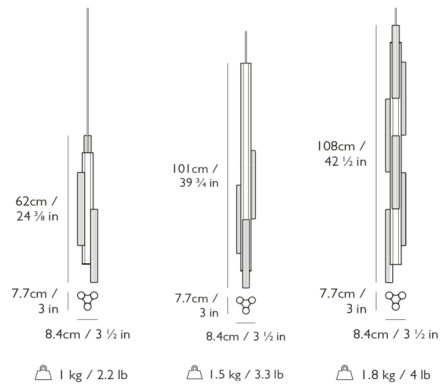

Shown in brushed silver / clear

CLICK TO VIEW PRODUCT

Notes: