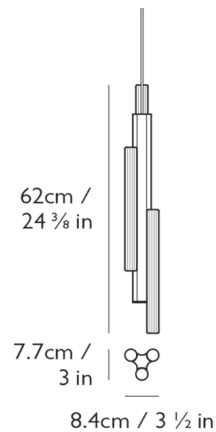

### Specifications

COLOR . . . . . Clear  
BODY FINISH . . . . . Brushed Gold  
WATTAGE . . . . . 18W  
DIMMER . . . . . N/A  
DIMENSIONS . . . . . 13.75"W x 42.5"H x 13.75"D  
BULB INCLUDED . . . . . 9 x Linear/GU18/2W/120V LED