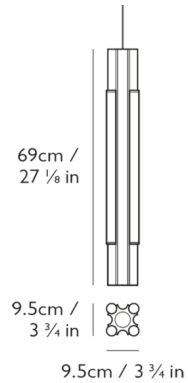

Shown in oiled oak / glossy white

2.25 kg / 5 lb

Specifications

COLOR	Glossy White
BODY FINISH	Oiled Oak
WATTAGE	17.3W
DIMMER	Low Voltage Electronic
DIMENSIONS	3.75"W x 27.88"H
INTEGRATED LED MODULE	4 x LED/4.32W/24V LED