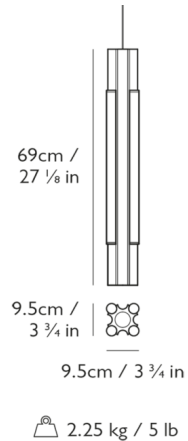

Shown in oiled oak / glossy white

Specifications

COLOR	Glossy White
BODY FINISH	Oiled Oak
WATTAGE	17.3W
DIMMER	Low Voltage Electronic
DIMENSIONS	3.75"W x 27.88"H
INTEGRATED LED MODULE	4 x LED/4.32W/24V LED