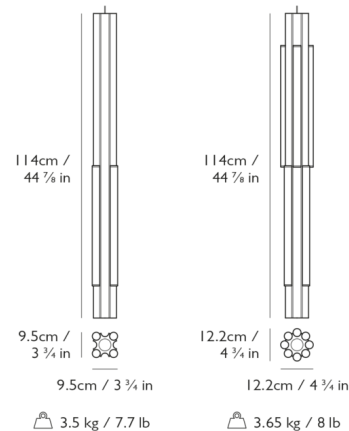

## Altar Tall Pendant

By Lee Broom

### Specifications

COLOR	Glossy White
BODY FINISH	Oiled Oak
WATTAGE	17.3W
DIMMER	Low Voltage Electronic
DIMENSIONS	3.75"W x 44.88"H
INTEGRATED LED MODULE	4 x LED/4.32W/24V LED