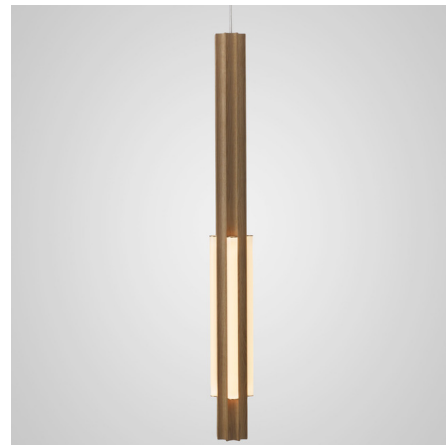

## Altar Tall Pendant

By Lee Broom

### Description

The Altar Pendant was inspired by the angular lines of mid-century churches, which paired geometric forms with warm, natural materials. Altar features a fluted wooden cylinder with polycarbonate diffusers nestled within its grooves. The pendant's slender neat, cleaned-lined silhouette will complement both modern and retro-inspired spaces. Note: Requires 24V remote driver installation. Driver sold separately.

Shown in oiled oak / glossy white

### Specifications

COLOR	Glossy White
BODY FINISH	Oiled Oak
WATTAGE	17.3W
DIMMER	Low Voltage Electronic
DIMENSIONS	3.75"W x 44.88"H
INTEGRATED LED MODULE	4 x LED/4.32W/24V LED