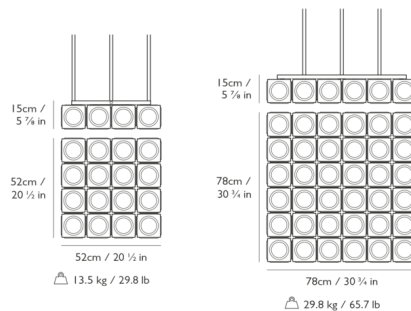

Dimmable with TRIAC/Leading edge dimmers.
Note: Due to the weight of the fixture, the 30.75 inch wide option requires additional ceiling support.

Shown in brushed gold / frosted

Specifications

COLOR Frosted
BODY FINISH Brushed Gold
WATTAGE 41.6W
DIMMER Standard 120V
DIMENSIONS 20.5"W x 5.88"H
BULB INCLUDED 16 x JCD/G9/2.6W/120V LED

Technical Information

PRODUCT DIMENSIONS Canopy: Four 7.13"W x 7.13"D x 1"H canopies
COLOR RENDERING 89 CRI
LAMP COLOR 2700K
LUMENS/WATT 115.38
LUMINOUS FLUX 300 lumens

CLICK TO VIEW PRODUCT

Notes: