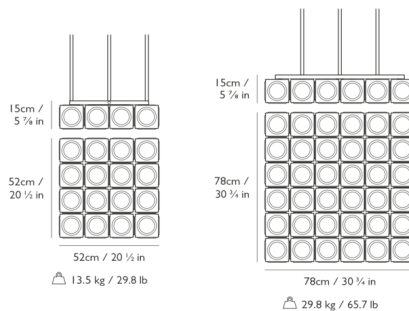

CLICK TO VIEW PRODUCT

Notes: