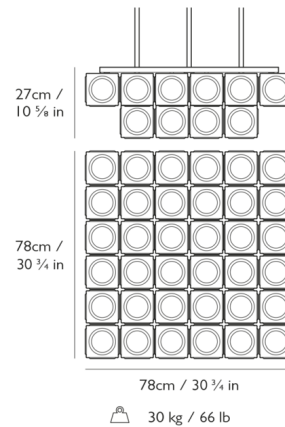

By Lee Broom

Description

The Chant Tiered Chandelier is inspired by the pressed glass bricks often used in mid-century places of worship as a substitute for stained glass. The fixture consists of illuminated glass cubes arranged in a square pattern. Each cube features a pronounced circular detail that adds a touch of texture to the design. Includes 4 square drop rods and a square ceiling canopy for each rod. Dimmable with TRIAC/Leading edge dimmers. Note: Due to the weight of the fixture, additional ceiling support is required.

Shown in brushed gold / frosted

Specifications

COLOR Frosted
BODY FINISH Brushed Gold
WATTAGE 93.6W
DIMMER Standard 120V
DIMENSIONS 30.75"W x 10.63"H
BULB INCLUDED 36 x JCD/G9/2.6W/120V LED

Technical Information

PRODUCT DIMENSIONS Canopy: Four 7.13"W x 7.13"D x 1"H canopies
COLOR RENDERING 89 CRI
LAMP COLOR 2700K

CLICK TO VIEW PRODUCT

Notes: