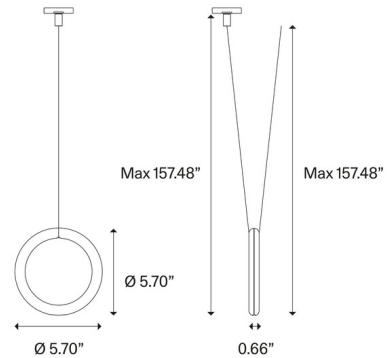

Description

The Ivy V Pendant is a stunning tribute to geometric minimalism. It features a suspended Metal ring holding an integrated LED creating a beautiful contemporary piece.

Specifications

COLOR Matte Black
BODY FINISH Matte Black
WATTAGE 3W
DIMMER Standard 120V
DIMENSIONS 5.7"W x 5.7"H x 0.66"D
INTEGRATED LED MODULE 1 x LED/3W/120V LED

Technical Information

PRODUCT DIMENSIONS Canopy: 4.9" diameter
COLOR RENDERING 92 CRI
LAMP COLOR 3000K
LUMENS/WATT 160.00
LUMINOUS FLUX 480 lumens

Shown in matte black / matte black

CLICK TO VIEW PRODUCT