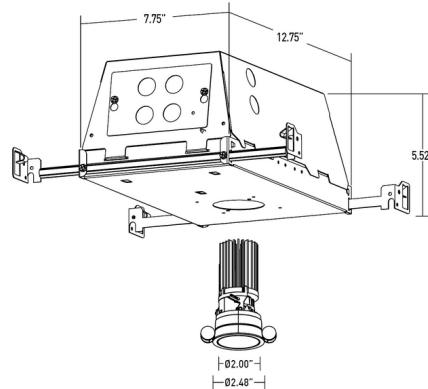

Shown in white / satin silver baffle

CLICK TO VIEW PRODUCT

Notes: