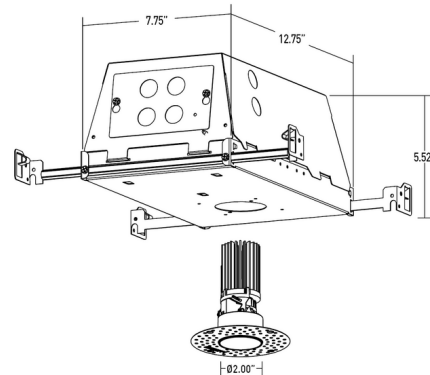

CLICK TO VIEW PRODUCT

Notes: