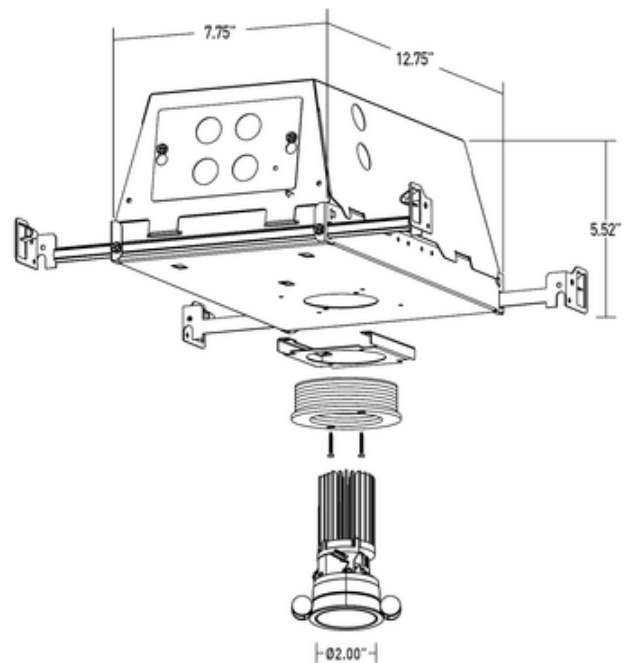

**BRAND**

Lucifer Lighting

**DESCRIPTION**

The Atomos 2 Round Adjustable Trimless Wood Recessed Ceiling Light with New Construction IC Airtight Housing features a low profile that is perfect for residential, retail or commercial spaces. The adjustable light may be angled up to 30 degrees. The powdercoated aluminum baffle is available in a variety of colors to complement any interior. Includes a soft focus lens. Available with 15 or 50 degree beam angle in 2700K, 3000K, or Warm Dim (3000K - 1800K) color temperatures. Integral 120 volt LED driver dimmable with an electronic low voltage (ELV) or Triac dimmer to 1%.

Shown in: Black Powdercoat

<b>TRIM COLOR</b>	N/A
<b>BODY FINISH</b>	Black Powdercoat
<b>WATTAGE</b>	12W
<b>DIMMER</b>	Low Voltage Electronic
<b>DIMENSIONS</b>	12.75"L x 7.75"W x 5.52"H
<b>INTEGRATED LED MODULE</b>	
<b>LAMP</b>	1 x LED/12W/120V LED

*Technical Information*

<b>LUMINOUS FLUX</b>	740 lumens
<b>LUMENS/WATT</b>	61.67
<b>LAMP COLOR</b>	2700K
<b>COLOR RENDERING</b>	90 CRI
<b>BEAM ANGLE</b>	15°
<b>LAMP LIFE</b>	50000 hours
<b>FUNCTION</b>	Adjustable Accent
<b>CEILING TYPE</b>	Wood
<b>HOUSING TYPE</b>	New construction IC Airtight
<b>HOUSING HEIGHT</b>	6"
<b>SPEC #</b>	LCF1158538
<b>APERTURE SHAPE</b>	Round