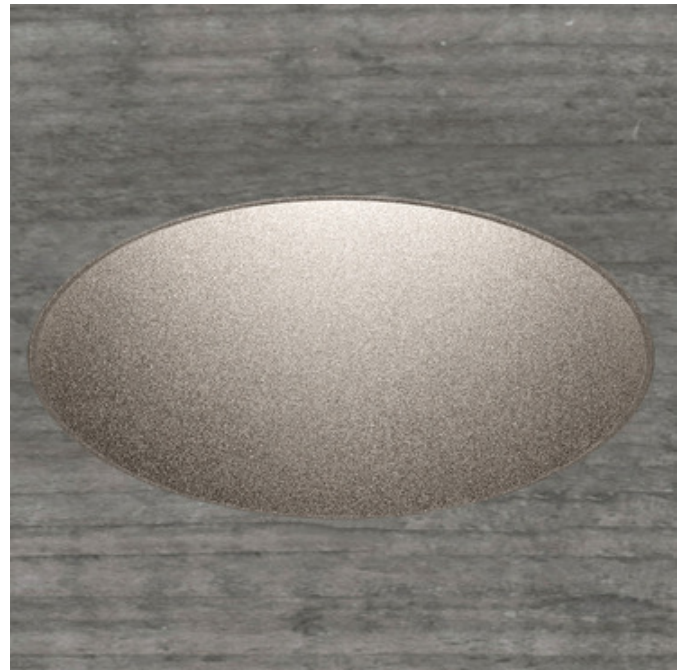

**BRAND**

Lucifer Lighting

**DESCRIPTION**

The Atomos 2 Round Adjustable Trimless Wood Recessed Ceiling Light with New Construction IC Airtight Housing features a low profile that is perfect for residential, retail or commercial spaces. The adjustable light may be angled up to 30 degrees. The powdercoated aluminum baffle is available in a variety of colors to complement any interior. Includes a soft focus lens. Available with 15 or 50 degree beam angle in 2700K, 3000K, or Warm Dim (3000K - 1800K) color temperatures. Integral 120 volt LED driver dimmable with an electronic low voltage (ELV) or Triac dimmer to 1%.

Shown in: Black Powdercoat

<b>TRIM COLOR</b>	N/A
<b>BODY FINISH</b>	Black Powdercoat
<b>WATTAGE</b>	12W
<b>DIMMER</b>	Low Voltage Electronic
<b>DIMENSIONS</b>	12.75"L x 7.75"W x 5.52"H
<b>INTEGRATED LED MODULE</b>	
<b>LAMP</b>	1 x LED/12W/120V LED

*Technical Information*

<b>LUMINOUS FLUX</b>	740 lumens
<b>LUMENS/WATT</b>	61.67
<b>LAMP COLOR</b>	2700K
<b>COLOR RENDERING</b>	90 CRI
<b>BEAM ANGLE</b>	15°
<b>LAMP LIFE</b>	50000 hours
<b>FUNCTION</b>	Adjustable Accent
<b>CEILING TYPE</b>	Wood
<b>HOUSING TYPE</b>	New construction IC Airtight
<b>HOUSING HEIGHT</b>	6"
<b>SPEC #</b>	LCF1158538
<b>APERTURE SHAPE</b>	Round