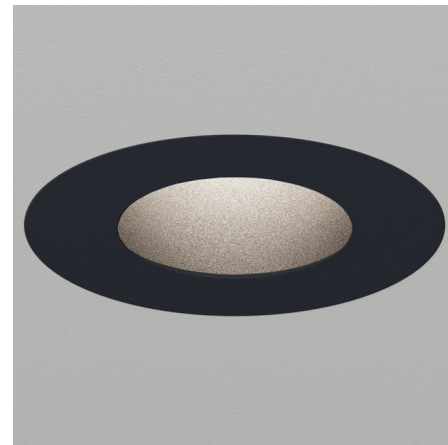

## Atomos 1 Pinhole Adjustable Trim / IC Airtight Housing By Lucifer Lighting

### Description

The Atomos 1 Pinhole Adjustable Trim Recessed Ceiling Light with New Construction IC Airtight Housing features a low profile and a petite 1 inch aperture that is perfect for residential, retail or commercial spaces. The adjustable light may be angled up to 30 degrees. Includes a soft focus lens. Available with 15 or 50 degree beam angle in 2700K, 3000K, or Warm Dim (3000K - 1800K) color temperatures. Integral 120 volt LED driver dimmable with an electronic low voltage (ELV) or Triac dimmer to 1%.

Shown in black / black baffle

### Specifications

REFLECTOR/BAFFLE COLOR	N/A
BODY FINISH	Black / Black Baffle
WATTAGE	12W
DIMMER	Low Voltage Electronic
DIMENSIONS	12.75"L x 7.75"W x 5.52"H
INTEGRATED LED MODULE	1 x LED/12W/120V LED