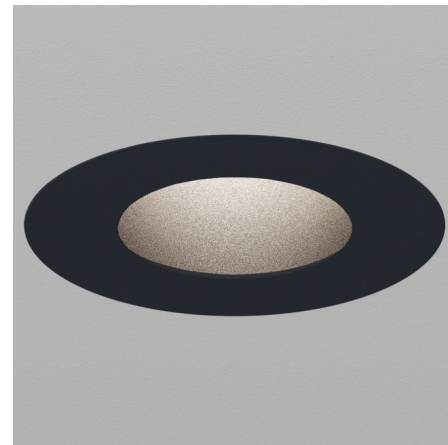

Lightology

lightology.com
866-954-4489
05-24-26

Project: _____

Company: _____

Location: _____ Fixture Type: _____

SPEC #: **LCF1158579**

Approved On: _____ Approved By: _____

Atomos 1 Pinhole Adjustable Trim / IC Airtight Housing By Lucifer Lighting

Description

The Atomos 1 Pinhole Adjustable Trim Recessed Ceiling Light with New Construction IC Airtight Housing features a low profile and a petite 1 inch aperture that is perfect for residential, retail or commercial spaces. The adjustable light may be angled up to 30 degrees. Includes a soft focus lens. Available with 15 or 50 degree beam angle in 2700K, 3000K, or Warm Dim (3000K - 1800K) color temperatures. Integral 120 volt LED driver dimmable with an electronic low voltage (ELV) or Triac dimmer to 1%.

Shown in black / black baffle

Specifications

REFLECTOR/BAFFLE COLOR	N/A
BODY FINISH	Black / Black Baffle
WATTAGE	12W
DIMMER	Low Voltage Electronic
DIMENSIONS	12.75"L x 7.75"W x 5.52"H
INTEGRATED LED MODULE	1 x LED/12W/120V LED

Technical Information

APERTURE SIZE	1.000"
APERTURE SHAPE	Round
HOUSING HEIGHT	6"
HOUSING TYPE	New construction IC Airtight
CEILING TYPE	Drywall with Trim
FUNCTION	Adjustable Accent
LAMP LIFE	50000 hours
BEAM ANGLE	50°
COLOR RENDERING	90 CRI
LAMP COLOR	3000K Warm Dim
LUMENS/WATT	26.67
LUMINOUS FLUX	320 lumens