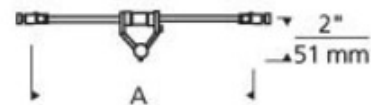

COMPANY	PROJECT	FIXTURE TYPE	APPROVED BY	DATE