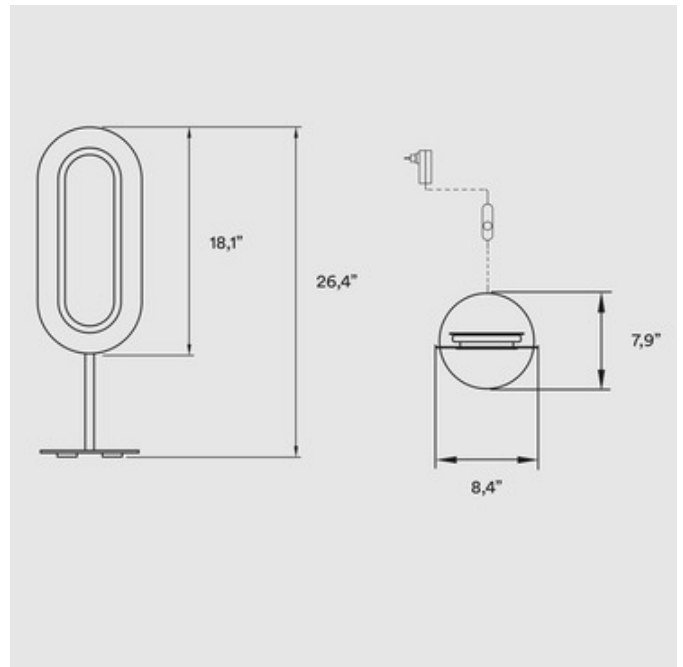

Technical Information

LUMINOUS FLUX	325 lumens
LUMENS/WATT	21.67
LAMP COLOR	3000K
COLOR RENDERING	90 CRI

SPEC # LZF1158869