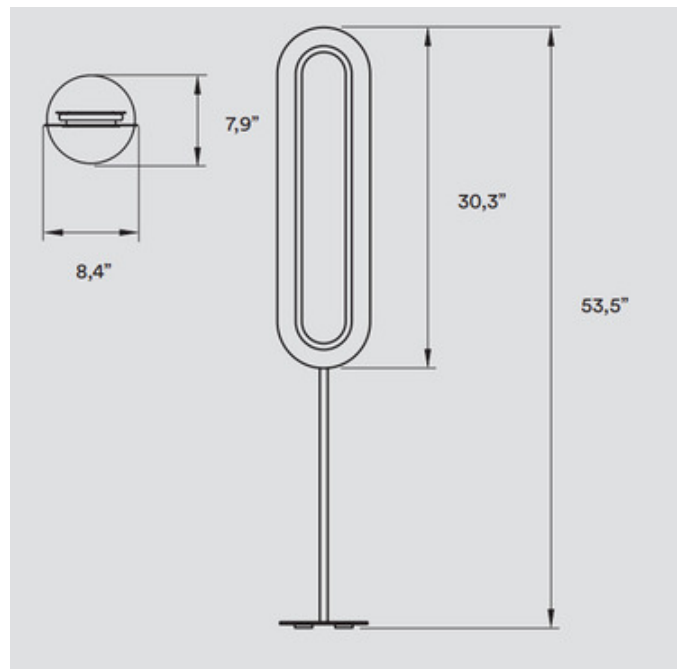

Technical Information

LUMINOUS FLUX	573 lumens
LUMENS/WATT	23.88
LAMP COLOR	3000K
COLOR RENDERING	90 CRI
LAMP LIFE	40000 hours

SPEC # LZF1158885