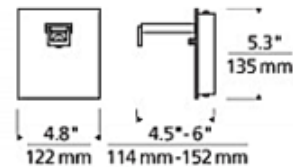

BRAND Visual Comfort Modern

DESCRIPTION

Ensu Halogen Wall Bracket lets you turn any Tech Lighting low voltage Freejack pendant into a wall sconce. Available in Satin Nickel finish. The integrated telescoping arm accommodates any pendant up to 7.5 inches in diameter. The wall canopy can be mounted to either a 4 inch square electrical box with round plaster ring or an octagonal electrical box, not included. Includes low voltage electronic transformer, dimmable per manufacturer with a standard incandescent dimmer. ETL listed. 4.8 inch width x 5.3 inch height x 4.5 to 6 inch depth. Freejack pendant sold separately.

SHOWN WITH ALINA PENDANT
(PENDANT SOLD SEPARATELY)

SHADE COLOR	N/A
BODY FINISH	Satin Nickel
WATTAGE	N/A
DIMMER	Standard 120V
DIMENSIONS	4.8"W x 5.3"H x 4.5"D
BULB NOT INCLUDED	
LAMP	1 x JC/GY6.35 (bipin)/12V Halogen