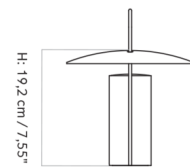

Specifications

COLOR	N/A
BODY FINISH	Matte Dusty Green
WATTAGE	2.5W
DIMMER	Included
DIMENSIONS	8.34"W x 9.25"H
INTEGRATED LED MODULE	1 x LED/2.5W/120V LED
COUNTRY OF ORIGIN	China

Technical Information

COLOR RENDERING	80 CRI
LAMP COLOR	2750K
LUMENS/WATT	60.00
LUMINOUS FLUX	150 lumens

Shown in matte dusty green

Ø: 21,2 cm / 8,34"

H: 23,5 cm / 9,25"

H: 19,2 cm / 7,55"

Ø: 7,5 cm / 2,95"

CLICK TO VIEW PRODUCT

Notes: