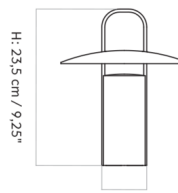

Specifications

COLOR	N/A
BODY FINISH	Matte Dusty Green
WATTAGE	2.5W
DIMMER	Included
DIMENSIONS	8.34"W x 9.25"H
INTEGRATED LED MODULE	1 x LED/2.5W/120V LED
COUNTRY OF ORIGIN	China

Technical Information

COLOR RENDERING	80 CRI
LAMP COLOR	2750K
LUMENS/WATT	60.00
LUMINOUS FLUX	150 lumens

Shown in matte dusty green

Ø: 21,2 cm / 8,34"

H: 23,5 cm / 9,25"

H: 19,2 cm / 7,55"

Ø: 7,5 cm / 2,95"

CLICK TO VIEW PRODUCT

Notes: