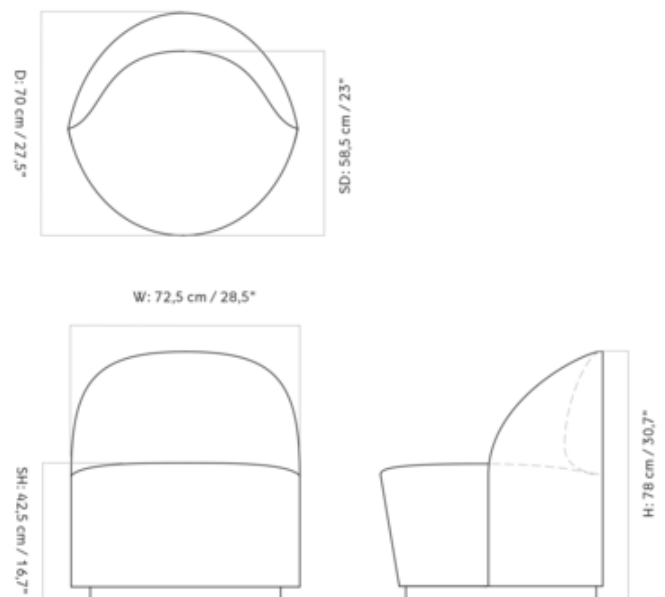

DESIGNER

Nick Ross

BRAND

Audo Copenhagen

DESCRIPTION

The Tearoom Swivel Lounge Chair features a timeless silhouette that is inviting without being overly casual. Inspired by the curved frame of Charles Rennie Mackintosh's 1904 Willow Chair, this piece features a gently curving back and sides over plywood and foam construction, ensuring it is as comfortable as it is stylish. The upholstered seat sits atop a return swivel base that rotates 190 degrees. The Tearoom Lounge Chair would make a striking addition to both period and contemporary hotels, lounges, or even private residences.

Shown in: Black / Champion 041

COLOR	Champion 041
BODY FINISH	Black
WATTAGE	N/A
DIMMER	N/A
DIMENSIONS	28.5"W x 30.7"H x 27.5"D
LAMP	N/A

SPEC # MENT158982

COMPANY	PROJECT	FIXTURE TYPE	APPROVED BY	DATE