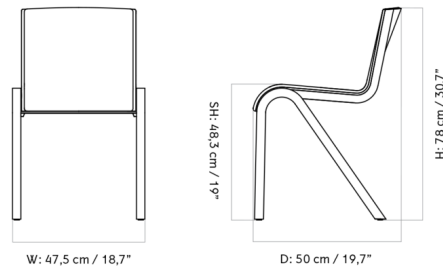

### Specifications

COLOR	N/A
BODY FINISH	Red Stained Oak / Beige Boucle
WATTAGE	N/A
DIMMER	N/A
DIMENSIONS	18.7"W x 30.7"H x 19.7"D
BULB	N/A
COUNTRY OF ORIGIN	Latvia

CLICK TO VIEW PRODUCT

Notes: