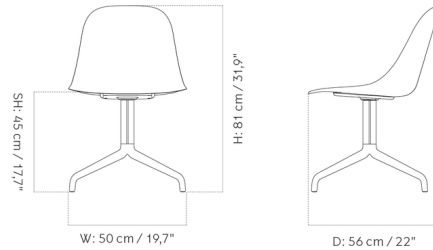

Lightology

lightology.com
866-954-4489
04-25-26

Project: _____

Company: _____

Location: _____ Fixture Type: _____

SPEC #: **MEN1159014**

Approved On: _____ Approved By: _____

Harbour Upholstered Swivel Side Chair By Audo Copenhagen

Description

The Harbour Swivel Side Chair features a clean and minimalistic design that is ideal for anything from restaurants, offices or in your own home. The chair has the perfect balance between geometry and organic shapes while providing ample amounts of back support. Available with Black or Polished Aluminum base with a full, 360-degree swivel or return swivel option. Note: Some combinations of seat color and base finish are unavailable.

Shown in polished aluminum / beige boucle

Specifications

COLOR	Beige Boucle
BODY FINISH	Polished Aluminum
WATTAGE	N/A
DIMMER	N/A
DIMENSIONS	19.7"W x 31.9"H x 22"D
BULB	N/A
COUNTRY OF ORIGIN	Mexico

CLICK TO VIEW PRODUCT