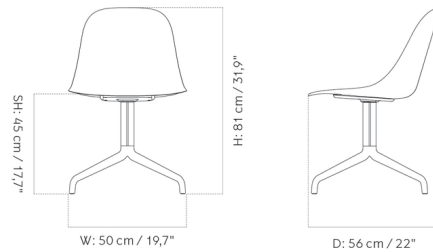

Lightology

lightology.com
866-954-4489
07-07-26

Project: _____

Company: _____

Location: _____ Fixture Type: _____

SPEC #: **MEN1159014**

Approved On: _____ Approved By: _____

Harbour Upholstered Swivel Side Chair By Audo Copenhagen

Description

The Harbour Swivel Side Chair features a clean and minimalistic design that is ideal for anything from restaurants, offices or in your own home. The chair has the perfect balance between geometry and organic shapes while providing ample amounts of back support. Available with Black or Polished Aluminum base with a full, 360-degree swivel or return swivel option. Note: Some combinations of seat color and base finish are unavailable.

Shown in polished aluminum / beige boucle

Specifications

COLOR	Beige Boucle
BODY FINISH	Polished Aluminum
WATTAGE	N/A
DIMMER	N/A
DIMENSIONS	19.7"W x 31.9"H x 22"D
BULB	N/A
COUNTRY OF ORIGIN	Mexico

CLICK TO VIEW PRODUCT