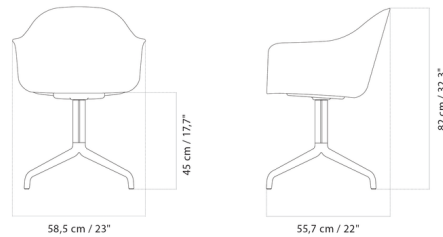

Lightology

lightology.com
866-954-4489
04-25-26

Project: _____

Company: _____

Location: _____ Fixture Type: _____

SPEC #: **MEN1159045**

Approved On: _____ Approved By: _____

Harbour Swivel Armchair By Audo Copenhagen

Description

The Harbour Swivel Armchair features a clean and minimalistic design that is ideal for anything from restaurants, offices or in your own home. The chair has the perfect balance between geometry and organic shapes while providing ample amounts of back support. Available with Black or Polished Aluminum 360-degree swivel base or return swivel base, and with a polypropylene and fiberglass hard shell seat or upholstered seat.

Shown in polished aluminum / dakar black leather

Specifications

COLOR	Dakar Black Leather
BODY FINISH	Polished Aluminum
WATTAGE	N/A
DIMMER	N/A
DIMENSIONS	23\"W x 32.3\"H x 22\"D
BULB	N/A
COUNTRY OF ORIGIN	Mexico