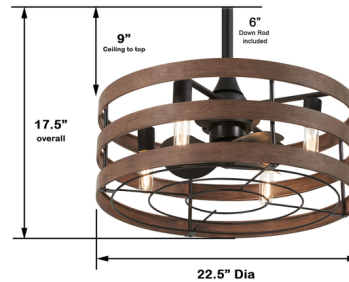

### Description

The Audrey Fandelier Ceiling Fan with Light combines a chandelier and fan, offering ambient lighting along with a fresh breeze. Its slatted drum design is an eye-catching element for your living room, dining nook, or office. A hand-held remote control with wall holder (RCS213) is included and enables motor on/off, 3 speeds, and lights on/off with full range dimming. Fan direction can be reversed using a switch on the fan. Optional accessories are sold separately.

### Specifications

BLADE COLOR	Coal
BODY FINISH	Coal / Distressed Koa
WATTAGE	32W
DIMMER	Included
DIMENSIONS	22.5"W x 17.5"H
BULB INCLUDED	4 x Edison/Medium (E26)/8W/120V LED
OTHER BULB OPTIONS	4 x T10/Medium (E26)/120V LED