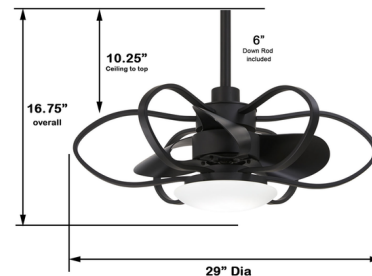

CLICK TO VIEW PRODUCT

Notes: