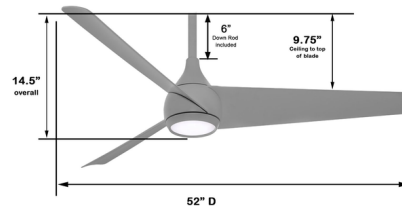

CLICK TO VIEW PRODUCT

Notes: