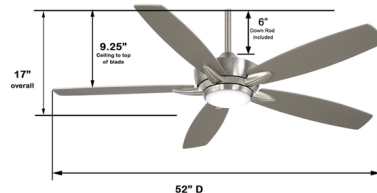

CLICK TO VIEW PRODUCT

Notes: