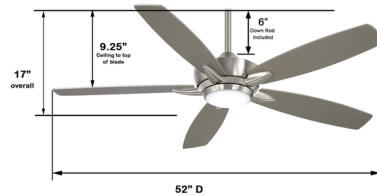

CLICK TO VIEW PRODUCT

Notes: