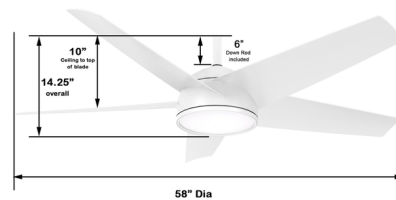

Lightology

lightology.com
866-954-4489
04-24-26

Project: _____
 Company: _____
 Location: _____ Fixture Type: _____
 SPEC #: **MKA1159075**
 Approved On: _____ Approved By: _____

Chubby Outdoor Smart Ceiling Fan with Light By Minka Aire

Description

The Chubby Outdoor Smart Ceiling Fan with Light freshens the air with its quiet, energy-efficient DC motor while its integrated LED light delivers radiant illumination, perfect for creating a comfortable indoor or outdoor setting. A hand-held remote control with wall holder (RC1000) is included, enabling motor on/off, 6 speeds, forward and reverse, and light on/off with full range dimming. Additionally, the Chubby can be controlled using the Bond Home app on your smartphone or other device, or it can be voice-controlled by integrating with smart home systems including Amazon Echo/Alexa, Google Home, Nest and ecobee. Optional accessories are sold separately.

Shown in coal / coal

Specifications

BLADE COLOR	Coal
BODY FINISH	Coal
WATTAGE	40W
DIMMER	Included
DIMENSIONS	58"W x 14.25"H
INTEGRATED LED MODULE	1 x LED/40W/120V LED

Technical Information

LAMP LIFE	20000 hours
COLOR RENDERING	95 CRI
LAMP COLOR	3000K
LUMENS/WATT	57.58
LUMINOUS FLUX	2303 lumens