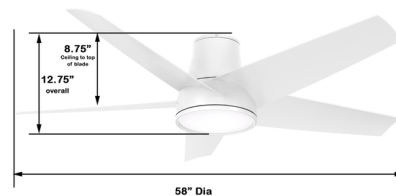

CLICK TO VIEW PRODUCT

Notes: