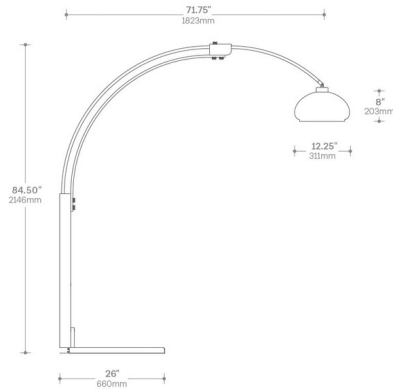

Specifications

COLOR White
BODY FINISH Satin Nickel / Black
WATTAGE 14W
DIMMER Included
DIMENSIONS 71"W x 85"H x 18"D
BULB NOT INCLUDED 1 x A19/Medium (E26)/14W/120V LED
OTHER BULB OPTIONS 1 x A19/Medium (E26)/120V LED

Technical Information

PRODUCT DIMENSIONS Shade Dimensions: 18" Dia. x 9" H

Shown in satin nickel / black / white

CLICK TO VIEW PRODUCT

Notes: