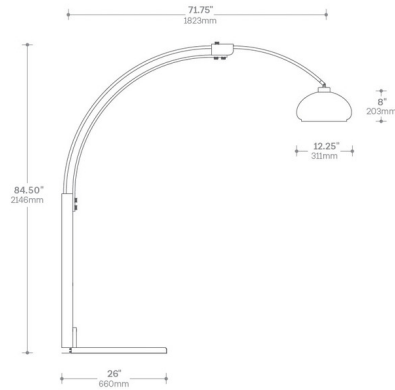

Shown in weathered brass / dark walnut / white

Specifications

COLOR	White
BODY FINISH	Weathered Brass / Dark Walnut
WATTAGE	14W
DIMMER	Included
DIMENSIONS	71"W x 85"H x 18"D
BULB NOT INCLUDED	1 x A19/Medium (E26)/14W/120V LED
OTHER BULB OPTIONS	1 x A19/Medium (E26)/120V LED