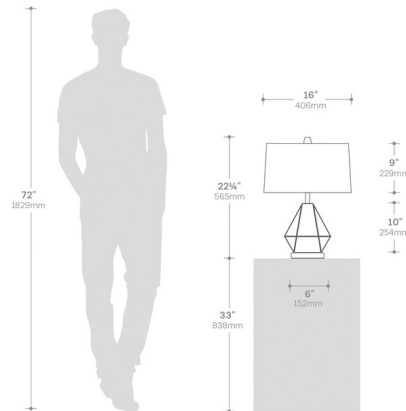

Description

The Artifact Table Lamp is created with glimmering mica and is as useful as it is gorgeous. The center of the lamp contains a hidden nightlight that when illuminated creates a warm glow behind layers of shimmering amber mica. The top section of the lamp is capped off with a white linen shade. Equipped with a rotary switch, the designer modern table lamp can be turned on at the shade, at the base, or both on or both off. The body of the lamp includes a nightlight with E12 light source.

Shown in redwood / amber / white

Specifications

COLOR	White
BODY FINISH	Redwood / Amber
WATTAGE	29W
DIMMER	N/A
DIMENSIONS	16"W x 27"H x 16"D
BULB NOT INCLUDED	1 x A19/Medium (E26)/14W/120V LED
BULB NOT INCLUDED	1 x B10/Candelabra (E12)/15W/120V Incandescent
OTHER BULB OPTIONS	1 x B10/Candelabra (E12)/120V LED 1 x A19/Medium (E26)/120V LED