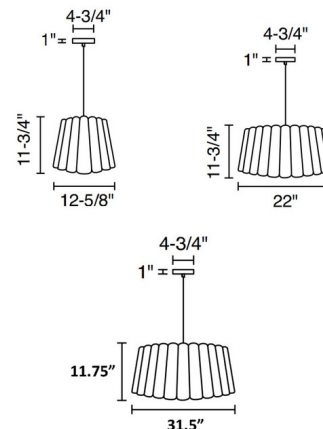

### Specifications

COLOR	Yellow / Ash
BODY FINISH	Black
WATTAGE	100W
DIMMER	Standard 120V
DIMENSIONS	12.6"W x 11.8"H
BULB NOT INCLUDED	1 x A19/Medium (E26)/100W/120V Incandescent
OTHER BULB OPTIONS	1 x A19/Medium (E26)/120V LED
COUNTRY OF ORIGIN	Spain

### Technical Information

PRODUCT DIMENSIONS . . . . . Adjustable Cable Length: 108"

CLICK TO VIEW PRODUCT

Notes: