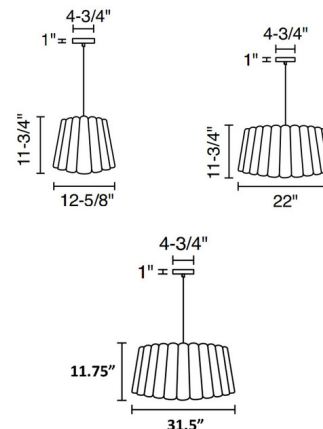

Specifications

COLOR Yellow / Ash
 BODY FINISH Black
 WATTAGE 100W
 DIMMER Standard 120V
 DIMENSIONS 12.6"W x 11.8"H
 BULB NOT INCLUDED 1 x A19/Medium (E26)/100W/120V Incandescent
 OTHER BULB OPTIONS 1 x A19/Medium (E26)/120V LED
 COUNTRY OF ORIGIN Spain

Technical Information

PRODUCT DIMENSIONS Adjustable Cable Length: 108"

Shown in black / yellow / ash

CLICK TO VIEW PRODUCT

Notes: