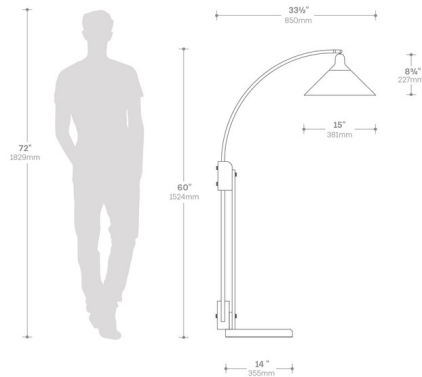

By Nova of California

Description

The Melmar Chairside Arc Floor Lamp embodies the sophistication of mid-century style with its arched arm in weathered brass, a supporting column in a wooden finish and acrylic cone shade. A sturdy marble base secures the lamp in place. Dimmer switch on cord.

Shown in weathered brass / white

Specifications

COLOR	White
BODY FINISH	Weathered Brass
WATTAGE	14W
DIMMER	Included
DIMENSIONS	34"W x 60"H x 16"D
BULB NOT INCLUDED	1 x A19/Medium (E26)/14W/120V LED
OTHER BULB OPTIONS	1 x A19/Medium (E26)/120V LED