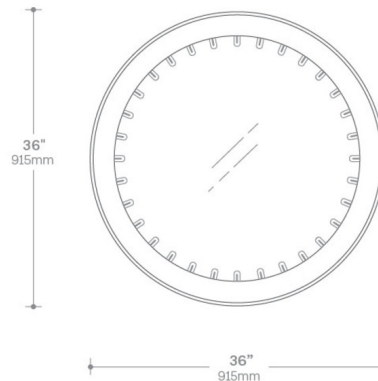

By Nova of California

Description

The Carnival Infinity Mirror is a dramatic work of art and conversation starter, its lights appearing to recede down an infinite tunnel. Designed in the 1960s by Jon Gilmore, this large-scale 3D illusion mirror creates an intriguing focal point in your space while emitting a warm glow. A smart plug is included for connecting your mirror to smart home systems such as Amazon Echo, Google Assistant and Apple Home. Once connected, the mirror can be controlled through voice or a smartphone app to turn it on/off, set a schedule and more. Includes 30 T19 E12 base LED bulbs.

Specifications

COLOR Mirror
BODY FINISH Brass
WATTAGE 27W
DIMMER N/A
DIMENSIONS 36"W x 36"H x 4"D
BULB INCLUDED 30 x LED/0.9W/120V LED

Technical Information

LAMP LIFE 10000 hours
COLOR RENDERING 80 CRI
LAMP COLOR 2700K
LUMENS/WATT 3,566.67
LUMINOUS FLUX 3210 lumens

Shown in brass / mirror

CLICK TO VIEW PRODUCT

Notes: