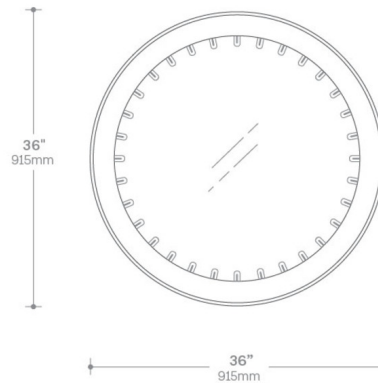

By Nova of California

Description

The Carnival Infinity Mirror is a dramatic work of art and conversation starter, its lights appearing to recede down an infinite tunnel. Designed in the 1960s by Jon Gilmore, this large-scale 3D illusion mirror creates an intriguing focal point in your space while emitting a warm glow. A smart plug is included for connecting your mirror to smart home systems such as Amazon Echo, Google Assistant and Apple Home. Once connected, the mirror can be controlled through voice or a smartphone app to turn it on/off, set a schedule and more. Includes 30 T19 E12 base LED bulbs.

Specifications

COLOR Mirror
BODY FINISH Brass
WATTAGE 27W
DIMMER N/A
DIMENSIONS 36"W x 36"H x 4"D
BULB INCLUDED 30 x LED/0.9W/120V LED

Technical Information

LAMP LIFE 10000 hours
COLOR RENDERING 80 CRI
LAMP COLOR 2700K
LUMENS/WATT 3,566.67
LUMINOUS FLUX 3210 lumens

Shown in brass / mirror

CLICK TO VIEW PRODUCT

Notes: