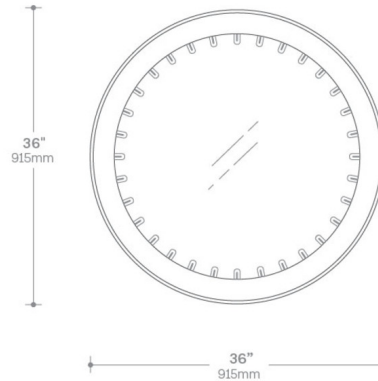

By Nova of California

Description

The Carnival Infinity Mirror is a dramatic work of art and conversation starter, its lights appearing to recede down an infinite tunnel. Designed in the 1960s by Jon Gilmore, this large-scale 3D illusion mirror creates an intriguing focal point in your space while emitting a warm glow. A smart plug is included for connecting your mirror to smart home systems such as Amazon Echo, Google Assistant and Apple Home. Once connected, the mirror can be controlled through voice or a smartphone app to turn it on/off, set a schedule and more. Includes 30 T19 E12 base LED bulbs.

Specifications

COLOR Mirror
BODY FINISH Brass
WATTAGE 27W
DIMMER N/A
DIMENSIONS 36"W x 36"H x 4"D
BULB INCLUDED 30 x LED/0.9W/120V LED

Technical Information

LAMP LIFE 10000 hours
COLOR RENDERING 80 CRI
LAMP COLOR 2700K
LUMENS/WATT 3,566.67
LUMINOUS FLUX 3210 lumens

Shown in brass / mirror

CLICK TO VIEW PRODUCT

Notes: