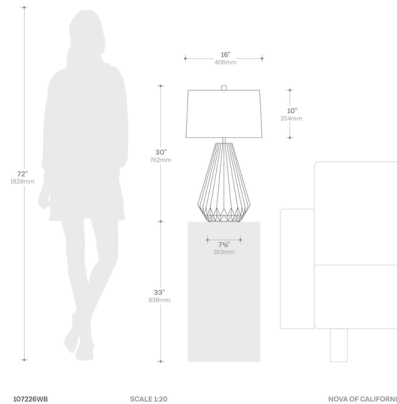

By Nova of California

Description

The Concord Table Lamp's design emphasis is on clean lines, elegant shape and functionality. Featuring a trapezoid porcelain lamp body and accents of walnut and weathered brass, The Concord Table Lamp compliments any designer decor. The porcelain cutwork body of the lamp includes an E12 light source that can be used for a nightlight or soft ambient light. Due to the variation in the density of the porcelain in the pattern, the etched impression produces a play on light and dark. The shade is crafted of white linen. Rotary on/off switch on socket; turn on the shade light, the body light, both lights on or both lights off.

Shown in brass / white

Specifications

COLOR	White
BODY FINISH	Brass
WATTAGE	29W
DIMMER	N/A
DIMENSIONS	16"W x 30"H x 16"D
BULB NOT INCLUDED	1 x A19/Medium (E26)/14W/120V LED
BULB NOT INCLUDED	1 x B10/Candelabra (E12)/15W/120V Incandescent
OTHER BULB OPTIONS	A19/Medium (E26)/120V LED B10/Candelabra (E12)/120V LED