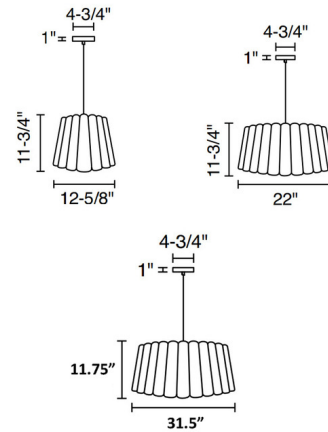

Shown in black / green / ash

CLICK TO VIEW PRODUCT

Notes: