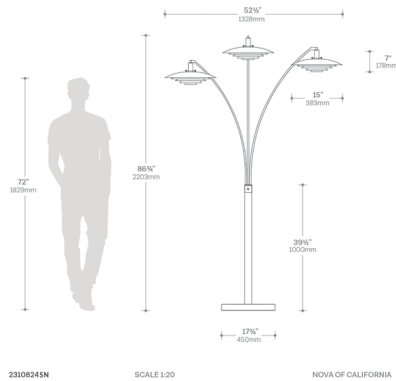

Lightology

lightology.com
866-954-4489
05-24-26

Project: _____

Company: _____

Location: _____ Fixture Type: _____

SPEC #: **NVC1159224**

Approved On: _____ Approved By: _____

Rancho Mirage Triple Stem Floor Lamp

By Nova of California

Description

The Rancho Mirage Triple Stem Floor Lamp is classically finished with matte black tiered shades that create an unparalleled warm glow due to the silver leaf finishing on the underside of the shades. The trio of shades can fan out as desired and become a focal point over sofas and chairs and creates overhead lighting and features a sturdy marble base. Dimmer switch on column.

Shown in weathered brass / black / gold

Specifications

COLOR Black / Gold
BODY FINISH Weathered Brass
WATTAGE 42W
DIMMER Included
DIMENSIONS 52"W x 87"H x 51"D
BULB NOT INCLUDED 3 x A19/Medium (E26)/14W/120V LED

Technical Information

PRODUCT DIMENSIONS Shade Dimensions: 15" Dia. x 7" H

CLICK TO VIEW PRODUCT

Notes: