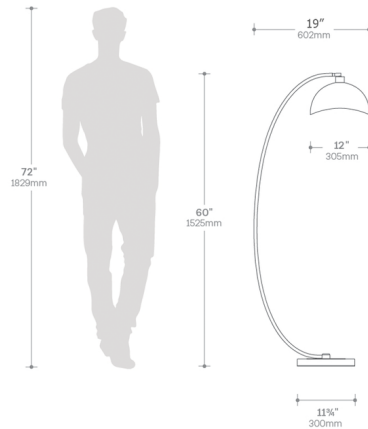

Lightology

lightology.com
866-954-4489
05-21-26

Project: _____
Company: _____
Location: _____ Fixture Type: _____
SPEC #: **NVC1159229**
Approved On: _____ Approved By: _____

Luna Bella Chairside Arc Floor Lamp By Nova of California

Shown in white / gold leaf

Specifications

COLOR N/A
BODY FINISH White / Gold Leaf
WATTAGE 14W
DIMMER N/A
DIMENSIONS 24"W x 60"H x 12"D
BULB NOT INCLUDED 1 x A19/Medium (E26)/14W/120V LED

CLICK TO VIEW PRODUCT