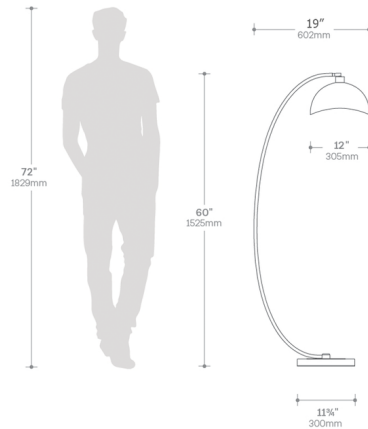

Lightology

lightology.com
866-954-4489
05-21-26

Project: _____
Company: _____
Location: _____ Fixture Type: _____
SPEC #: **NVC1159229**
Approved On: _____ Approved By: _____

Luna Bella Chairside Arc Floor Lamp By Nova of California

Shown in white / gold leaf

Specifications

COLOR	N/A
BODY FINISH	White / Gold Leaf
WATTAGE	14W
DIMMER	N/A
DIMENSIONS	24"W x 60"H x 12"D
BULB NOT INCLUDED	1 x A19/Medium (E26)/14W/120V LED

CLICK TO VIEW PRODUCT