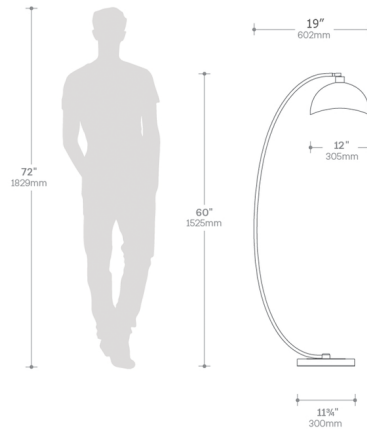

### Specifications

COLOR	N/A
BODY FINISH	White / Gold Leaf
WATTAGE	14W
DIMMER	N/A
DIMENSIONS	24"W x 60"H x 12"D
BULB NOT INCLUDED	1 x A19/Medium (E26)/14W/120V LED

CLICK TO VIEW PRODUCT

Notes: