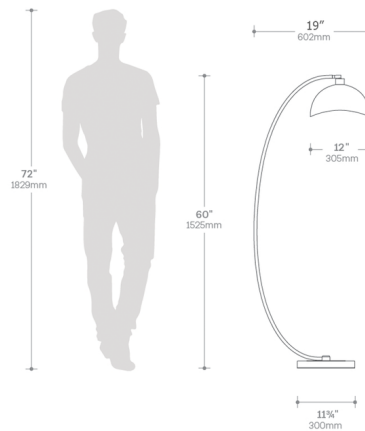

Lightology

lightology.com
866-954-4489
04-04-26

Project: _____
 Company: _____
 Location: _____ Fixture Type: _____
 SPEC #: **NVC1159229**
 Approved On: _____ Approved By: _____

Luna Bella Chairside Arc Floor Lamp By Nova of California

Shown in white / gold leaf

Specifications

COLOR	N/A
BODY FINISH	White / Gold Leaf
WATTAGE	14W
DIMMER	N/A
DIMENSIONS	24"W x 60"H x 12"D
BULB NOT INCLUDED	1 x A19/Medium (E26)/14W/120V LED

CLICK TO VIEW PRODUCT