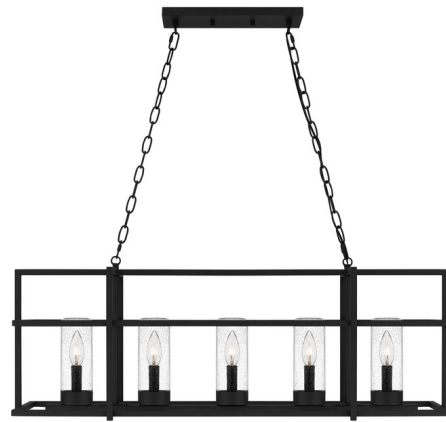

Lightology

lightology.com
866-954-4489
05-24-26

Project: _____

Company: _____

Location: _____ Fixture Type: _____

SPEC #: **QZL1159295**

Approved On: _____ Approved By: _____

Damien Outdoor Linear Pendant By Quoizel

Description

Outdoor living should be an extension of your unique interior design style. Illuminate a refined aesthetic outside with the Damien Outdoor Linear Pendant, casting a welcoming ambience with clear seeded glass shades. The metal frame complements a variety of design styles and is impervious to the elements.

Shown in earth black / clear seeded

Specifications

COLOR Clear Seedy
BODY FINISH Earth Black
WATTAGE 45W
DIMMER Standard 120V
DIMENSIONS 37" L x 11" W x 13.5" H
BULB NOT INCLUDED 5 x B10/Candelabra (E12)/9W/120V LED