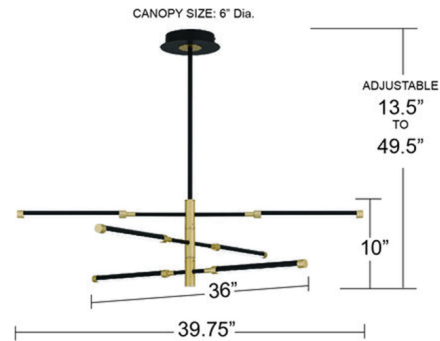

Specifications

COLOR Gold
BODY FINISH Matte Black
WATTAGE 28W
DIMMER Standard 120V
DIMENSIONS 39.75"L x 36"W x 10"H
INTEGRATED LED MODULE 1 x LED/28W/120V LED

Technical Information

PRODUCT DIMENSIONS Downrods Included: 2-6" and 2-12" Stems
COLOR RENDERING 90 CRI
LAMP COLOR 3000K
LUMENS/WATT 111.43
LUMINOUS FLUX 3120 lumens

Shown in matte black / gold

NOTE: ALL DIMENSIONS ARE ROUNDED UP TO THE NEAREST 1/4"

CLICK TO VIEW PRODUCT

Notes: