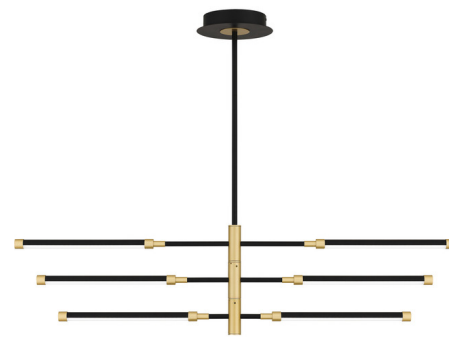

## Azalea Linear Pendant

By Quoizel

### Description

The Azalea light offers a fresh, sleek interpretation of Sputnik-style designs. With an integrated LED light source, this Azalea Linear Pendant casts a continuous glow amid a sculptural, geometric silhouette. A metal finish includes subtle gold flourishes that infuse a touch of modern glamour.

### Specifications

COLOR . . . . . Gold  
BODY FINISH . . . . . Matte Black  
WATTAGE . . . . . 28W  
DIMMER . . . . . Standard 120V  
DIMENSIONS . . . . . 39.75"L x 36"W x 10"H  
INTEGRATED LED MODULE . . . . . 1 x LED/28W/120V LED

### Technical Information

PRODUCT DIMENSIONS . . . . . Downrods Included: 2-6" and 2-12" Stems  
COLOR RENDERING . . . . . 90 CRI  
LAMP COLOR . . . . . 3000K  
LUMENS/WATT . . . . . 111.43  
LUMINOUS FLUX . . . . . 3120 lumens