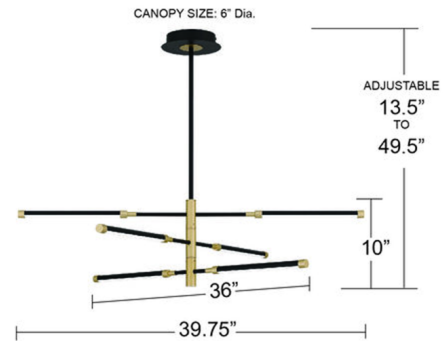

### Specifications

COLOR . . . . . Gold  
BODY FINISH . . . . . Matte Black  
WATTAGE . . . . . 28W  
DIMMER . . . . . Standard 120V  
DIMENSIONS . . . . . 39.75"L x 36"W x 10"H  
INTEGRATED LED MODULE . . . . . 1 x LED/28W/120V LED

### Technical Information

PRODUCT DIMENSIONS . . . . . Downrods Included: 2-6" and 2-12" Stems  
COLOR RENDERING . . . . . 90 CRI  
LAMP COLOR . . . . . 3000K  
LUMENS/WATT . . . . . 111.43  
LUMINOUS FLUX . . . . . 3120 lumens

Shown in matte black / gold

NOTE: ALL DIMENSIONS ARE ROUNDED UP TO THE NEAREST 1/4"

CLICK TO VIEW PRODUCT

Notes: