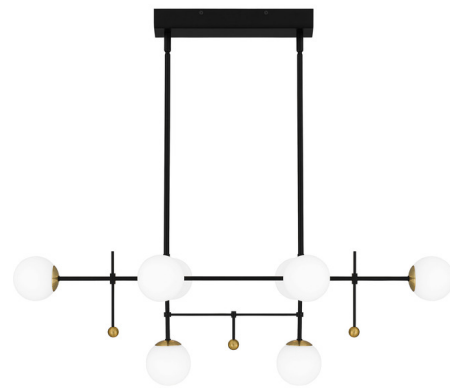

Description

Staggered bursts of milky glass spheres define the Blaire Linear Pendant. A functional work of art, this piece catches the eye with its metal finish and gold tones. You won't fret over bulbs, either, the lighting is integrated into the design.

Specifications

| | |
|-----------------------|----------------------------|
| COLOR | Opal Etched |
| BODY FINISH | Matte Black |
| WATTAGE | 272W |
| DIMMER | Standard 120V |
| DIMENSIONS | 39.5"L x 17.75"W x 12.25"H |
| INTEGRATED LED MODULE | 8 x LED/34W/120V LED |

Technical Information

| | |
|--------------------|---|
| PRODUCT DIMENSIONS | Downrods Included: 4-6" and 4-12" Stems |
| COLOR RENDERING | 90 CRI |
| LAMP COLOR | 3000K |
| LUMENS/WATT | 70.29 |
| LUMINOUS FLUX | 2390 lumens |

Shown in matte black / opal etched

CLICK TO VIEW PRODUCT

Notes: