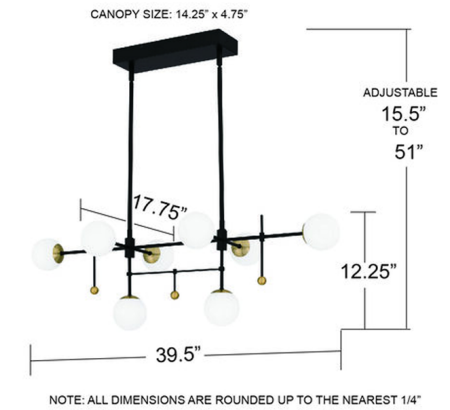

Shown in matte black / opal etched

CLICK TO VIEW PRODUCT

Notes: