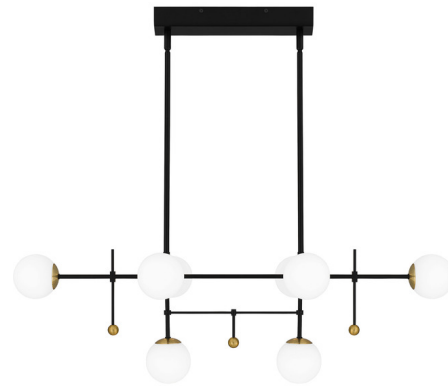

Lightology

lightology.com
866-954-4489
04-25-26

Project: _____

Company: _____

Location: _____ Fixture Type: _____

SPEC #: **QZL1159356**

Approved On: _____ Approved By: _____

Blaire Linear Pendant

By Quoizel

Description

Staggered bursts of milky glass spheres define the Blaire Linear Pendant. A functional work of art, this piece catches the eye with its metal finish and gold tones. You won't fret over bulbs, either, the lighting is integrated into the design.

Specifications

COLOR Opal Etched
BODY FINISH Matte Black
WATTAGE 272W
DIMMER Standard 120V
DIMENSIONS 39.5"L x 17.75"W x 12.25"H
INTEGRATED LED MODULE 8 x LED/34W/120V LED

Technical Information

PRODUCT DIMENSIONS Downrods Included: 4-6" and 4-12" Stems
COLOR RENDERING 90 CRI
LAMP COLOR 3000K
LUMENS/WATT 70.29
LUMINOUS FLUX 2390 lumens

Shown in matte black / opal etched

CLICK TO VIEW PRODUCT

Notes: