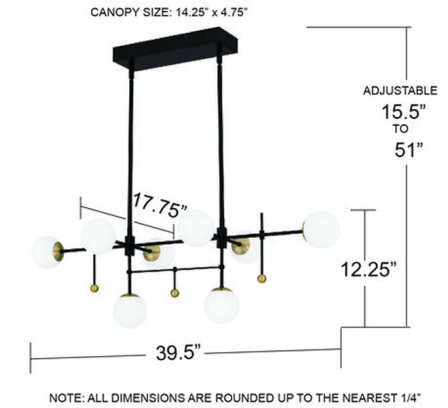

Shown in matte black / opal etched

CLICK TO VIEW PRODUCT

Notes: