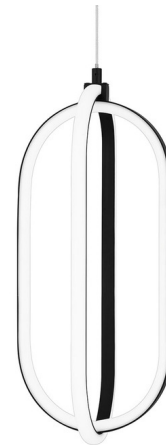

Lightology

lightology.com
866-954-4489
04-25-26

Project: _____
Company: _____
Location: _____ Fixture Type: _____
SPEC #: **QZL1159357**
Approved On: _____ Approved By: _____

Calista Mini Pendant By Quoizel

Description

Calista's oblong shape is a welcome change from more round or rectangular pendants. This Calista Mini Pendant also includes an integrated light source for a glowing effect. The metal finish grounds the look in modern style.

Specifications

COLOR White
BODY FINISH Matte Black
WATTAGE 26W
DIMMER Standard 120V
DIMENSIONS 7.75"W x 17.75"H
INTEGRATED LED MODULE 1 x LED/26W/120V LED

Technical Information

COLOR RENDERING 90 CRI
LAMP COLOR 3000K
LUMENS/WATT 99.92
LUMINOUS FLUX 2598 lumens

Shown in matte black / white

CANOPY SIZE: 6" Dia.

NOTE: ALL DIMENSIONS ARE ROUNDED UP TO THE NEAREST 1/4"

CLICK TO VIEW PRODUCT

Notes: