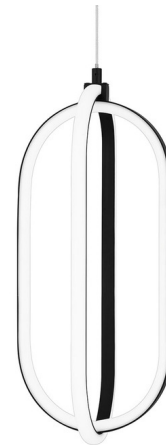

Lightology

lightology.com
866-954-4489
07-07-26

Project: _____
Company: _____
Location: _____ Fixture Type: _____
SPEC #: **QZL1159357**
Approved On: _____ Approved By: _____

Calista Mini Pendant By Quoizel

Description

Calista's oblong shape is a welcome change from more round or rectangular pendants. This Calista Mini Pendant also includes an integrated light source for a glowing effect. The metal finish grounds the look in modern style.

Specifications

COLOR White
BODY FINISH Matte Black
WATTAGE 26W
DIMMER Standard 120V
DIMENSIONS 7.75"W x 17.75"H
INTEGRATED LED MODULE 1 x LED/26W/120V LED

Technical Information

COLOR RENDERING 90 CRI
LAMP COLOR 3000K
LUMENS/WATT 99.92
LUMINOUS FLUX 2598 lumens

Shown in matte black / white

CANOPY SIZE: 6" Dia.

NOTE: ALL DIMENSIONS ARE ROUNDED UP TO THE NEAREST 1/4"

CLICK TO VIEW PRODUCT

Notes: