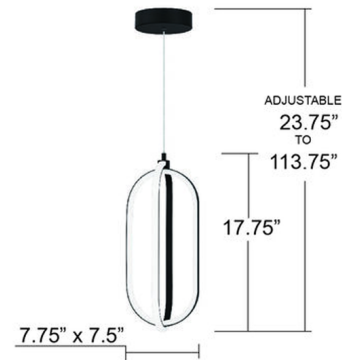

Description

Calista's oblong shape is a welcome change from more round or rectangular pendants. This Calista Mini Pendant also includes an integrated light source for a glowing effect. The metal finish grounds the look in modern style.

Specifications

COLOR White
BODY FINISH Matte Black
WATTAGE 26W
DIMMER Standard 120V
DIMENSIONS 7.75"W x 17.75"H
INTEGRATED LED MODULE 1 x LED/26W/120V LED

Technical Information

COLOR RENDERING 90 CRI
LAMP COLOR 3000K
LUMENS/WATT 99.92
LUMINOUS FLUX 2598 lumens

Shown in matte black / white

CANOPY SIZE: 6" Dia.

NOTE: ALL DIMENSIONS ARE ROUNDED UP TO THE NEAREST 1/4"

CLICK TO VIEW PRODUCT

Notes: