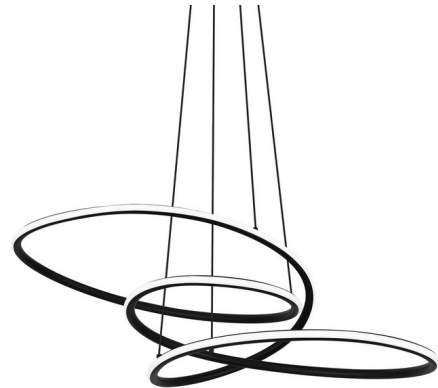

Lightology

lightology.com
866-954-4489
04-25-26

Project: _____

Company: _____

Location: _____ Fixture Type: _____

SPEC #: **QZL1159375**

Approved On: _____ Approved By: _____

Ovard Pendant By Quoizel

Description

Curvilinear shapes twist and turn in the Ovard Pendant. This striking style includes an integrated light source paired with elegant finish. It's the perfect union of art and functionality for a modern kitchen or dining room.

Specifications

COLOR . . . . . White
BODY FINISH . . . . . Matte Black
WATTAGE 40W
DIMMER . . . . . Low Voltage Electronic
DIMENSIONS . . . . . 27.5"W x 9.5"H x 15"D
INTEGRATED LED MODULE . . . . . 1 x LED/40W/120V LED

Technical Information

COLOR RENDERING . . . . . 90 CRI
LAMP COLOR 3000K
LUMENS/WATT 79.20
LUMINOUS FLUX . . . . . 3168 lumens