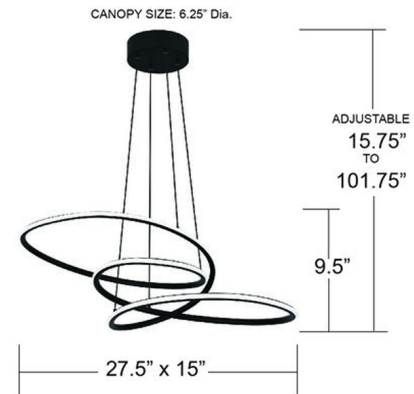

### Specifications

COLOR . . . . . White  
BODY FINISH . . . . . Matte Black  
WATTAGE . . . . . 40W  
DIMMER . . . . . Low Voltage Electronic  
DIMENSIONS . . . . . 27.5"W x 9.5"H x 15"D  
INTEGRATED LED MODULE . . . . . 1 x LED/40W/120V LED

### Technical Information

COLOR RENDERING . . . . . 90 CRI  
LAMP COLOR . . . . . 3000K  
LUMENS/WATT . . . . . 79.20  
LUMINOUS FLUX . . . . . 3168 lumens

Shown in matte black / white

NOTE: ALL DIMENSIONS ARE ROUNDED UP TO THE NEAREST 1/4"