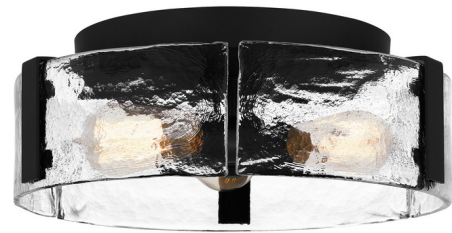

## Angora Ceiling Light Fixture By Quoizel

### Description

Make a bold statement with the Angora Ceiling Light Fixture. A hammered glass shade takes center stage, giving off a coastal vibe with its flowing wave-like pattern. A handsome metal frame ties the look together and creates a beautiful contrast.

Shown in matte black / clear hammered

### Specifications

COLOR . . . . . Clear Hammered  
BODY FINISH . . . . . Matte Black  
WATTAGE . . . . . 36W  
DIMMER . . . . . Standard 120V  
DIMENSIONS . . . . . 15"W x 5.5"H  
BULB NOT INCLUDED . . . . . 3 x Edison ST-Shape/Medium (E26)/12W/120V LED