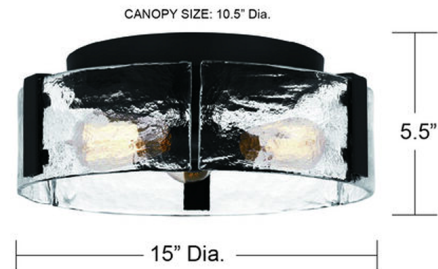

## Angora Ceiling Light Fixture By Quoizel

### Description

Make a bold statement with the Angora Ceiling Light Fixture. A hammered glass shade takes center stage, giving off a coastal vibe with its flowing wave-like pattern. A handsome metal frame ties the look together and creates a beautiful contrast.

Shown in matte black / clear hammered

### Specifications

COLOR . . . . . Clear Hammered  
BODY FINISH . . . . . Matte Black  
WATTAGE . . . . . 36W  
DIMMER . . . . . Standard 120V  
DIMENSIONS . . . . . 15"W x 5.5"H  
BULB NOT INCLUDED . . . . . 3 x Edison ST-Shape/Medium (E26)/12W/120V LED